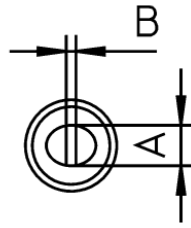

CT6 C8

Product no.: 4CT6C8-1

Benefits

**Technical Data**

Tip shape	---
Tip type	---
Width in mm	3.2
Width in inches	0.126
Thickness in mm	---
Thickness in inches	---
Length mm	---
Length inches	---
Power	---
Packaging unit	1